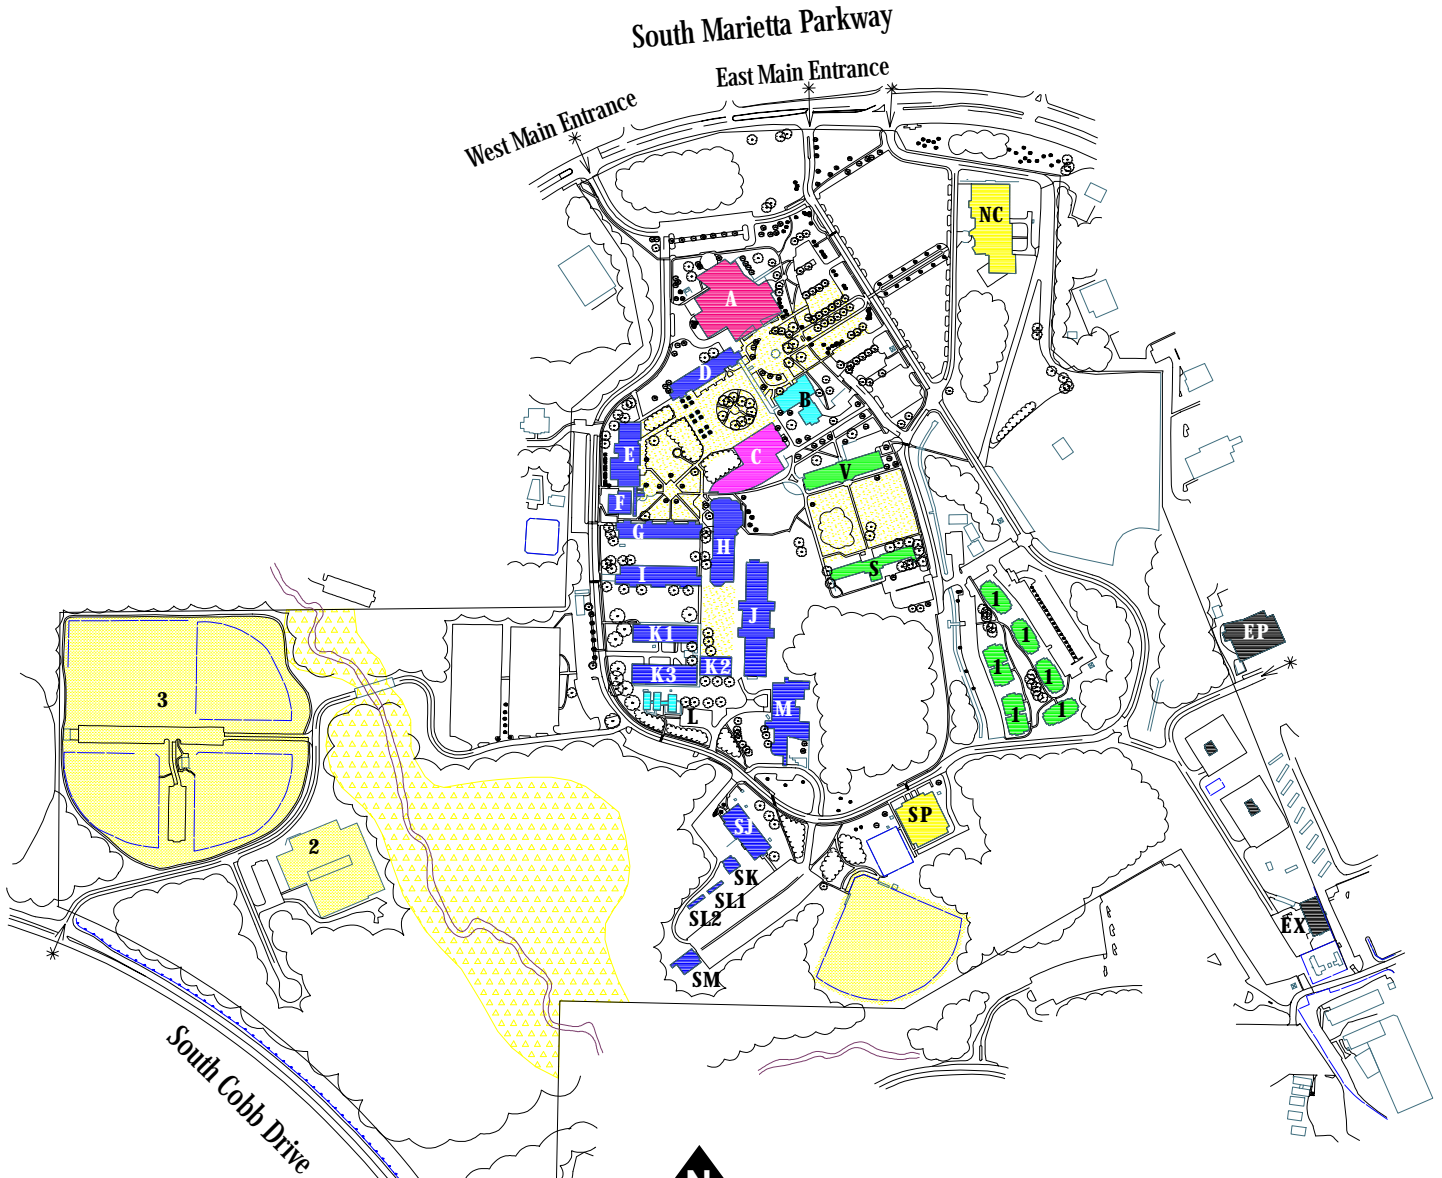

Campus Map

Buildings Index

A Joe Mack Wilson Student Center	L GYSTC & NASA Building
B Administration Building	M Apparel/Textile Building
C Library	NC Recreation and Wellness Center
D Classroom Building	S Howell Hall
E Crawford Building	SJ Civil Building
EP Facilities Building	SK Soils Laboratory
EX Central Receiving	SL Student Projects Buildings
F Continuing Education	SM Wilder Communications Complex
G Electrical Building	SP Gymnasium
H Academic Building	V Norton Hall
I Architecture Building	1 University Commons Apartments
J New Academic Building	2 Tennis Courts
K Mechanical Technology Buildings	3 Recreational Fields