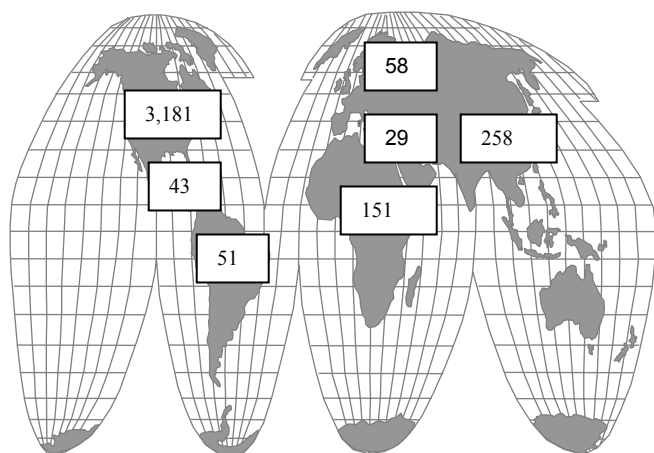

IR Information Alert

Volume 3, Issue 3
December 9, 2003

The Office of Institutional Research
Southern Polytechnic State University

International Students at SPSU

The **Fall 2003 Enrollment** at Southern Polytechnic State University included 614 students who were not citizens of the US.

The World Regions that SPSU students come from.

91 Foreign Countries are represented by our student body. The countries with 10 or more students are:

India	126
China	36
Nigeria	27
Kenya	25
Colombia	24
Ethiopia	21
Jamaica	21
Vietnam	17
Pakistan	17
Turkey	15
Canada	13
Iran	12
Cameroon	12
Thailand	12
Mexico	11

There are three institutions in the **University System of Georgia** where more than 10% of their enrolled students are not citizens of the US:

Georgia Institute of Technology	23%
Georgia Perimeter College	17%
Southern Polytechnic State University	16%