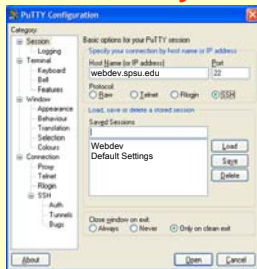

A New Student in the Course

Name: Ben Dover

Email: **bdover**@spsu.edu

User ID: **bdover**

Student Number: 000000**1234**

Temporary Password: **1234**

Mr. Dover's Starter Page

Starting Putty

The Initial Putty Screen

Validate the Server Host Key

For SSH v1: 1024 86:b6:27:d6:e5:cc:79:1c:3e:71:53:40:a9:25:25:fb
For SSH v2: 1024 bd:84:15:c9:27:6d:98:13:ec:fd:fc:ee:ae:b1:3a:ba

Logging On

```
webdev.spsu.edu: PuTTY
login as: hdoover
sent username "hdoover"
hdoover@webdev.spsu.edu's password:
You are required to change your password immediately (password aged)